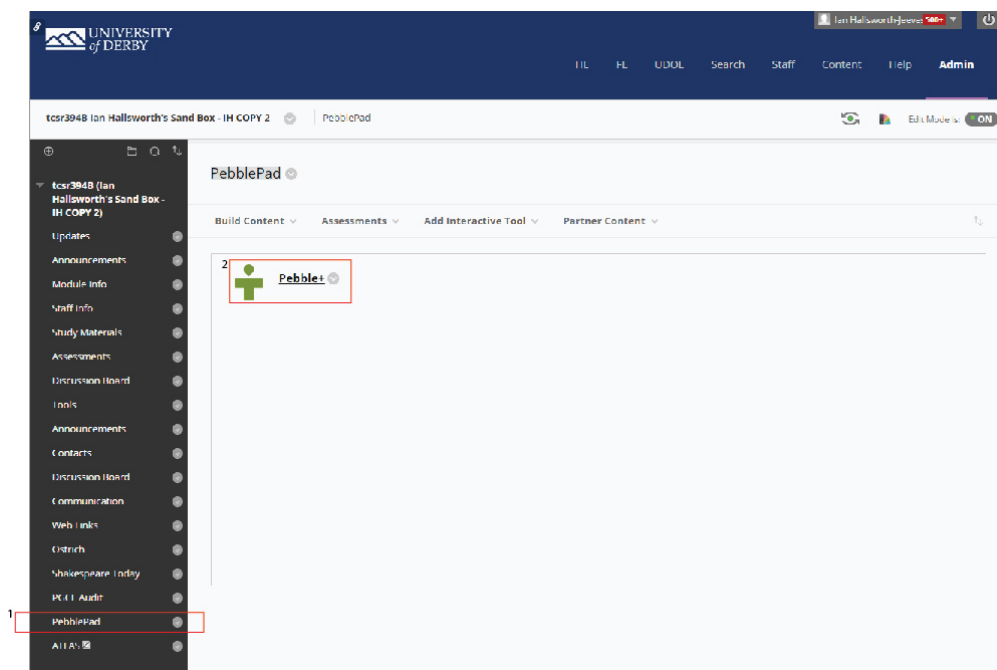

# How to access PebblePad

## To Access PebblePad from Blackboard

- On the left hand side menu, there will be a link called PebblePad. [1]  
Open this page
- Locate the link entitled “Pebble+”. Click this [2]
- You may get a message saying that pebble+ is blocked and you need to open in New Window. Click this if you do.
- After a few moments, the PebblePad Home Page will appear.